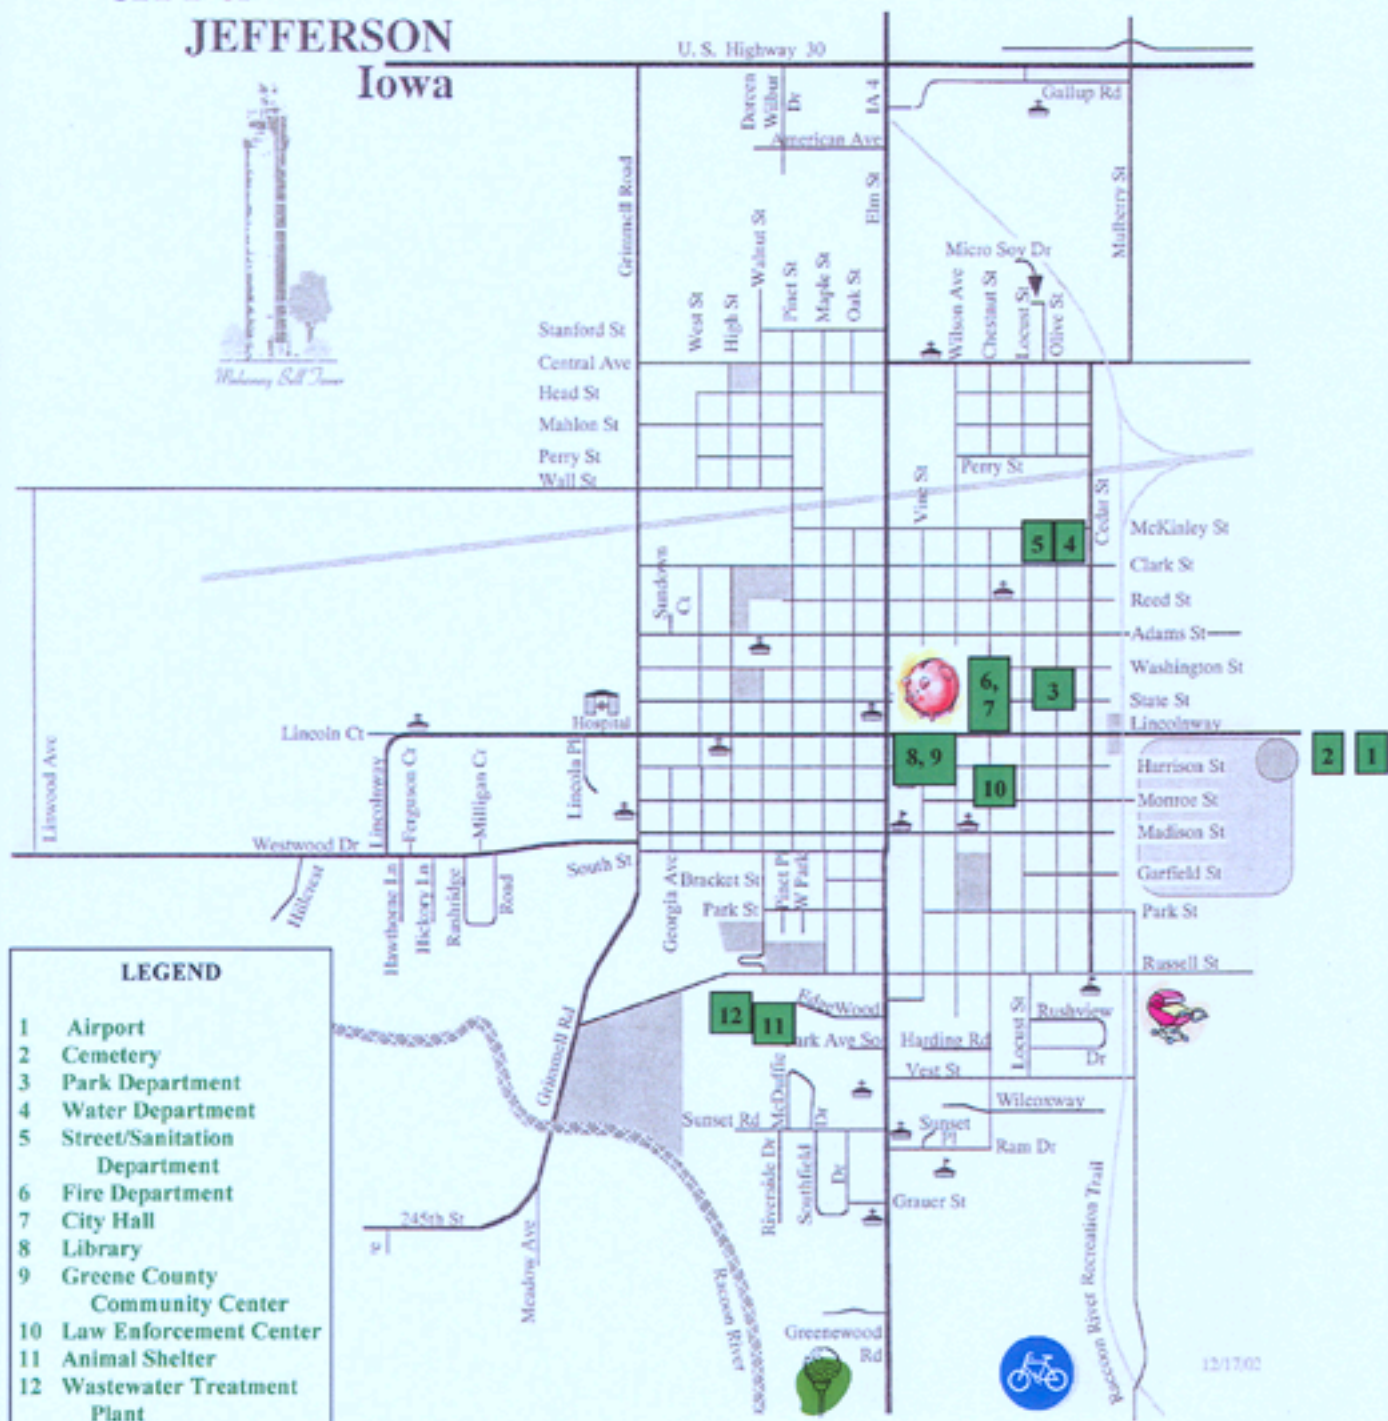

CITY of JEFFERSON Iowa

LEGEND	
1	Airport
2	Cemetery
3	Park Department
4	Water Department
5	Street/Sanitation Department
6	Fire Department
7	City Hall
8	Library
9	Greene County Community Center
10	Law Enforcement Center
11	Animal Shelter
12	Wastewater Treatment Plant

-  City Facilities
-  City Parks
-  Raccoon River Valley Trail
-  Financial Institutions
-  Child Care Facility
-  Raccoon Bend Golf Course

12/17/02