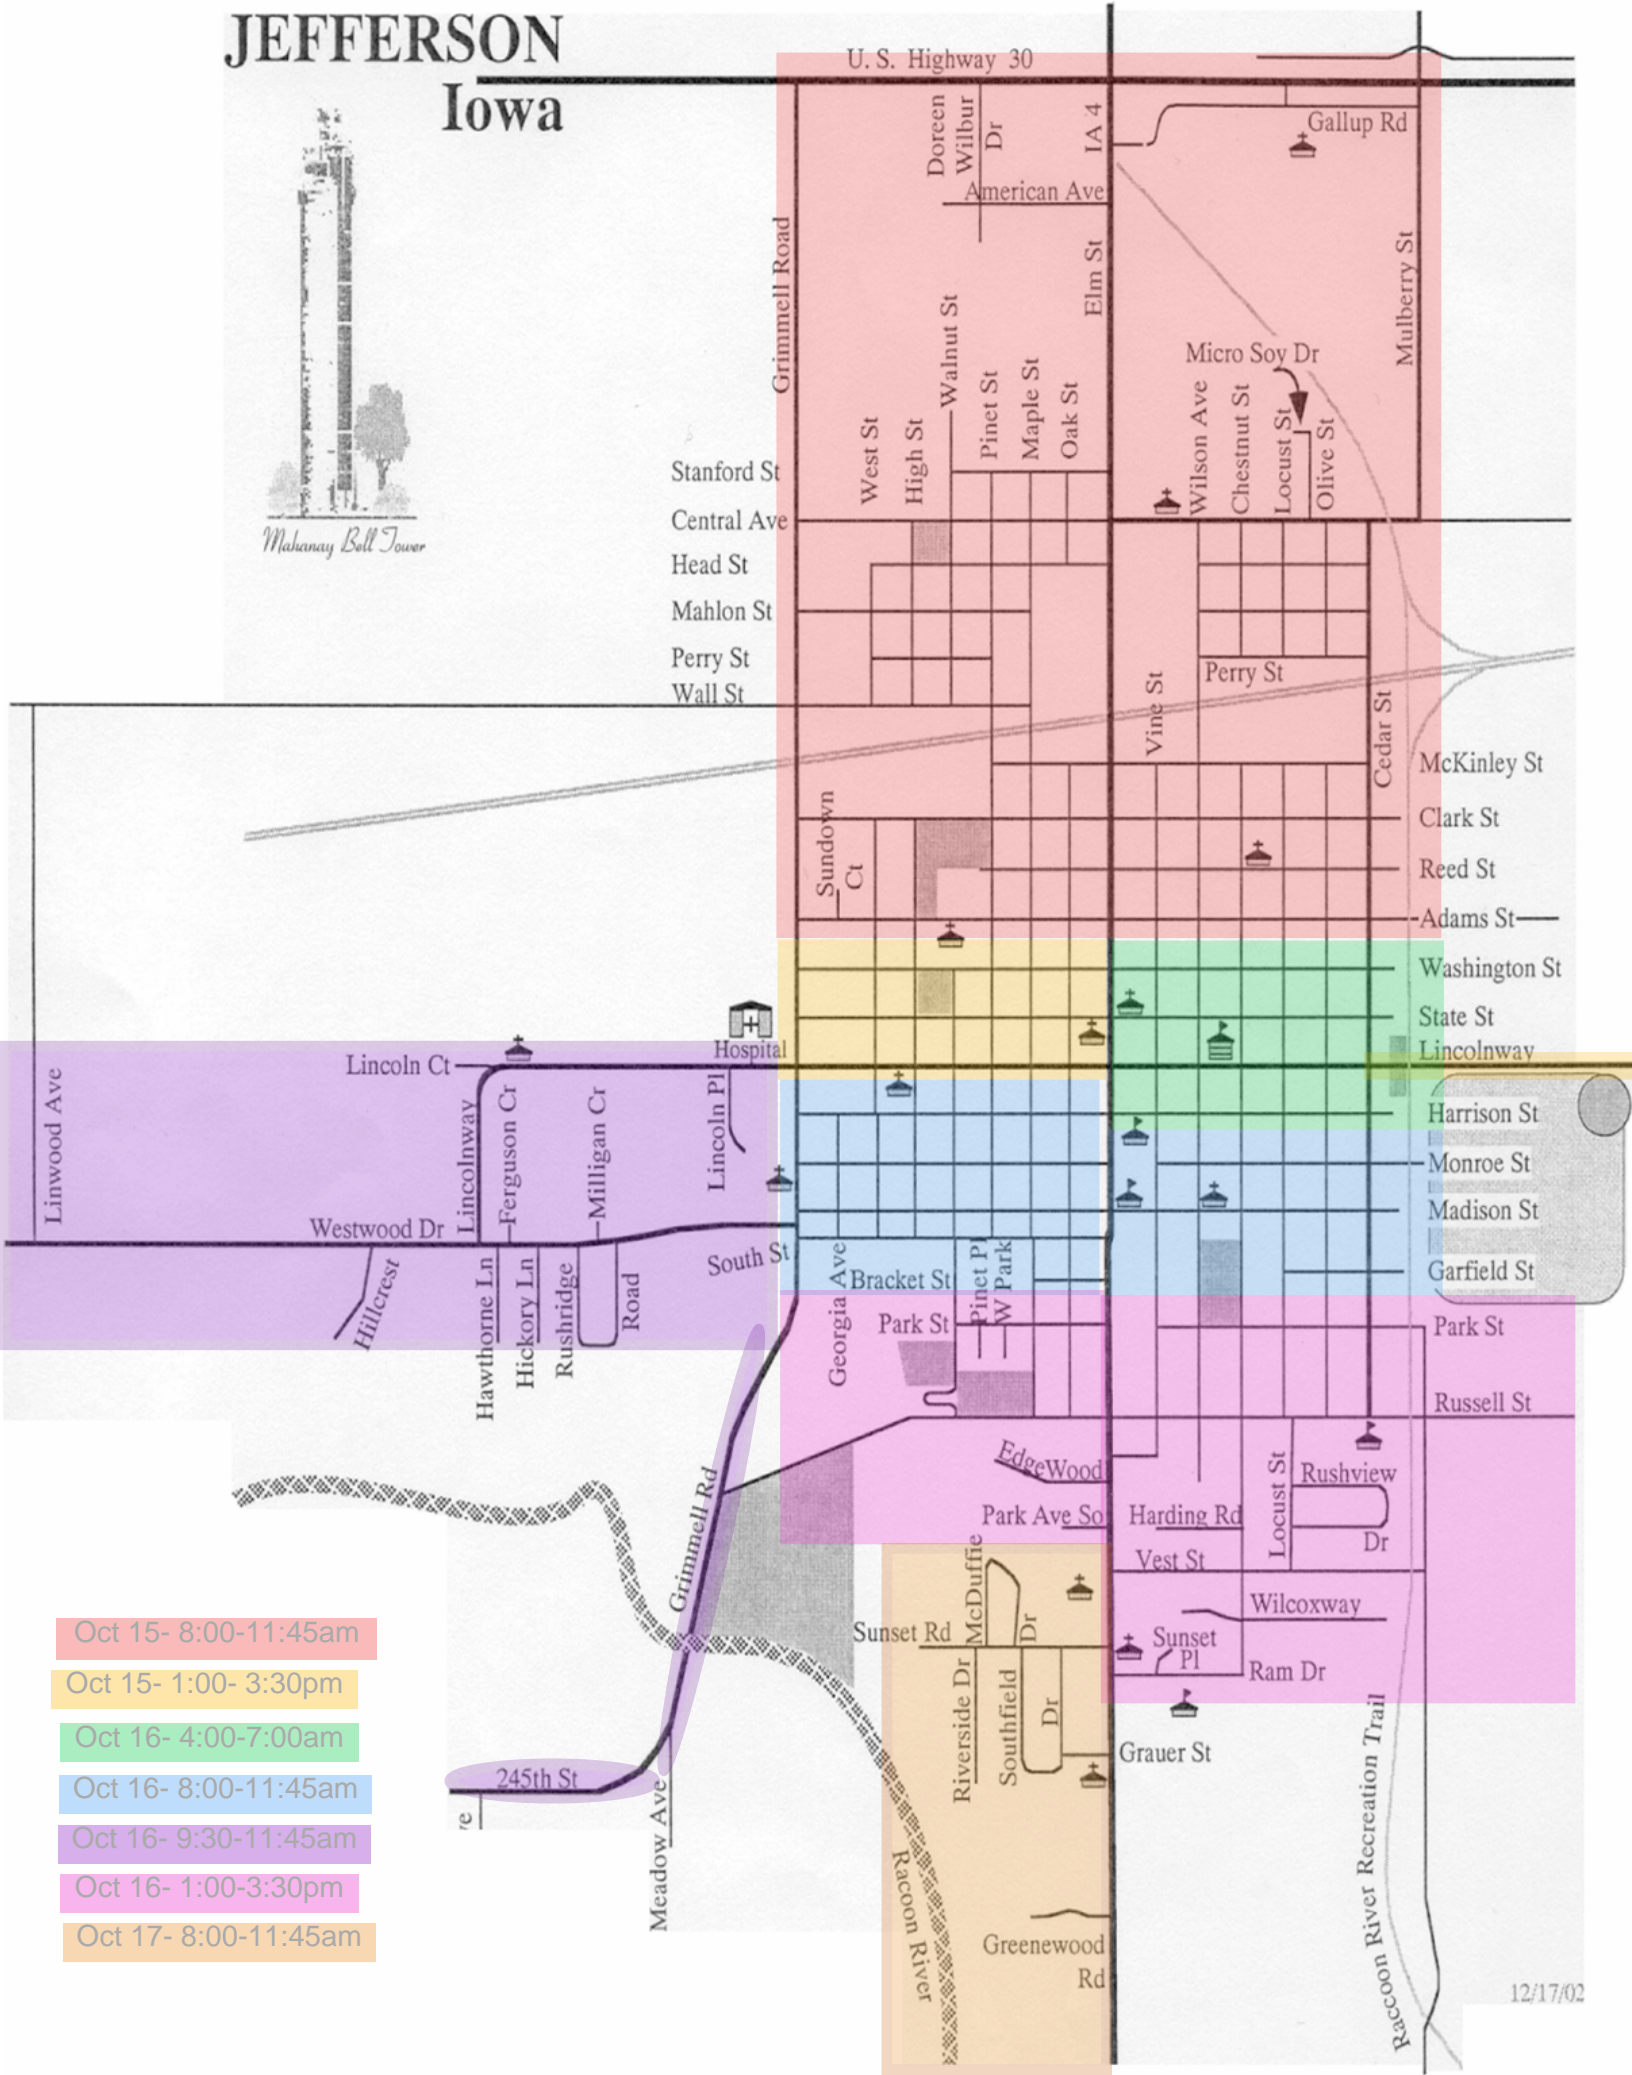

JEFFERSON Iowa

Mahanay Bell Tower

- Oct 15- 8:00-11:45am
- Oct 15- 1:00- 3:30pm
- Oct 16- 4:00-7:00am
- Oct 16- 8:00-11:45am
- Oct 16- 9:30-11:45am
- Oct 16- 1:00-3:30pm
- Oct 17- 8:00-11:45am