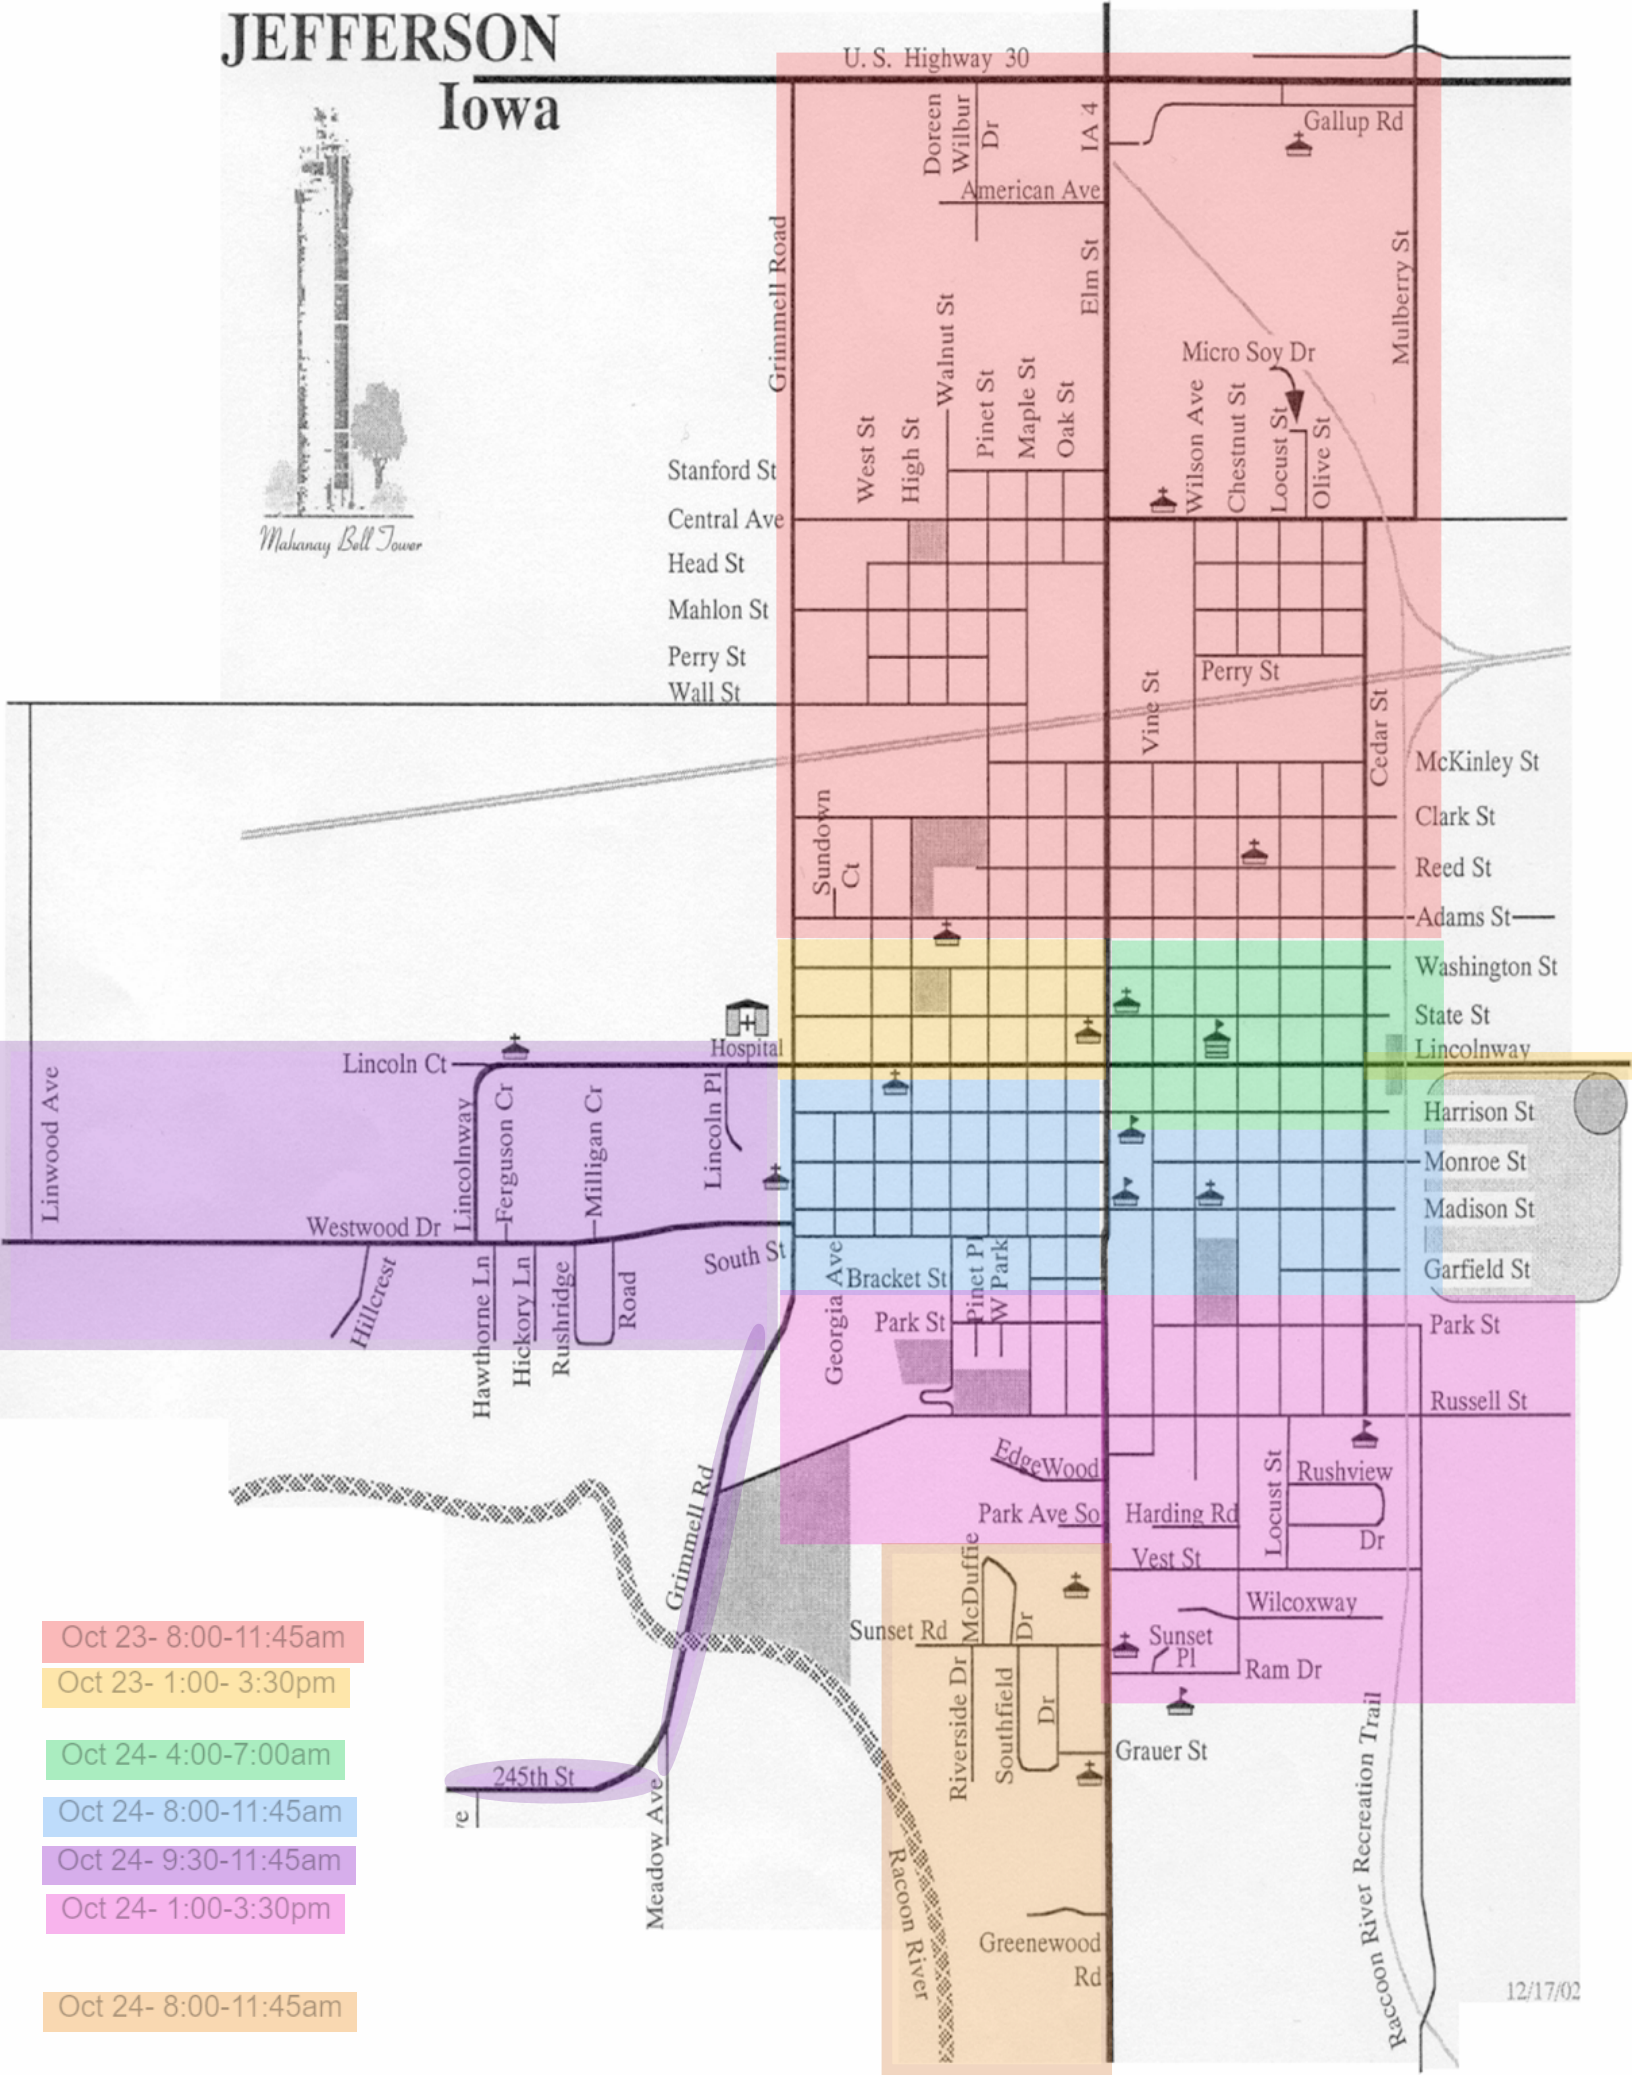

JEFFERSON Iowa

Mahanay Bell Tower

- Oct 23- 8:00-11:45am
- Oct 23- 1:00- 3:30pm
- Oct 24- 4:00-7:00am
- Oct 24- 8:00-11:45am
- Oct 24- 9:30-11:45am
- Oct 24- 1:00-3:30pm
- Oct 24- 8:00-11:45am